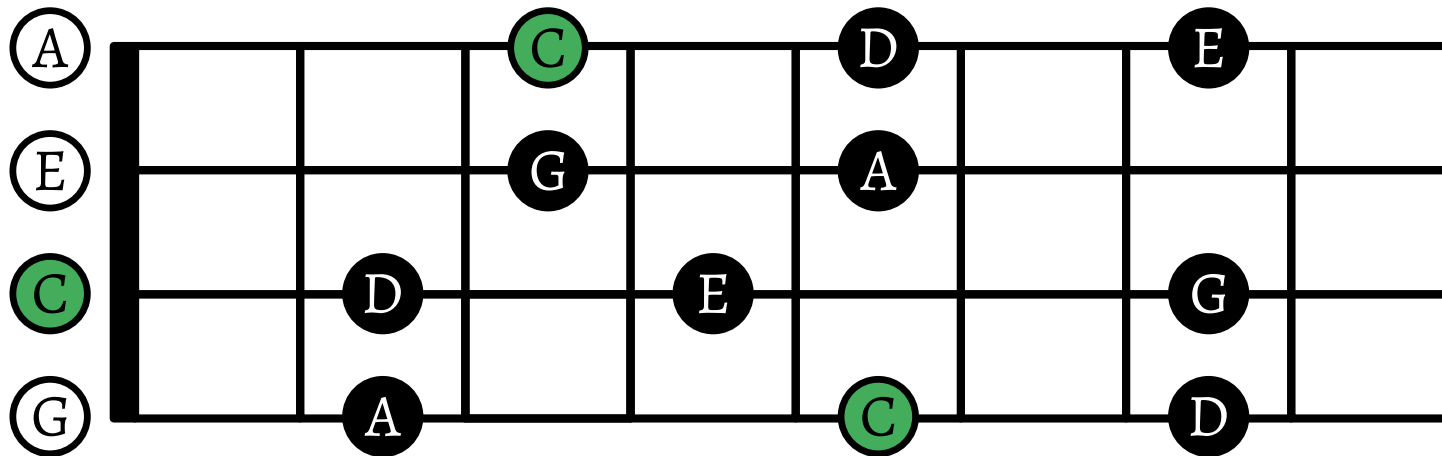

# A C-pentaton skála hangjai

és elhelyezkedésük az ukulele fogólapján

A musical staff in treble clef showing the C pentatonic scale. The notes are C, D, E, G, A, C, D, E. Below the staff, the notes are labeled with their letter names and Hungarian names: C (dó), D (ré), E (mi), G (szó), A (lá), C (dó), D (ré), E (mi).

További hangok mély negyedik húr esetén:

A musical staff in treble clef showing the lower notes of the C pentatonic scale: G and A. Below the staff, the notes are labeled with their letter names: G and A.